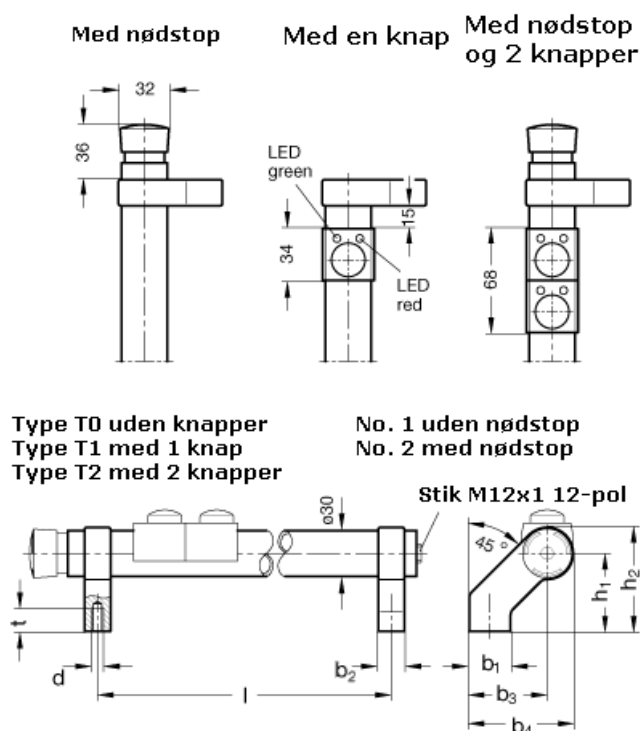

Article number: 201024020021

Description: E+G Tubular handles with switches
GN 332-200-SW-T2-1

Measures

b1 = 27	t = 15
b2 = 17	
b3 = 51	
b4 = 68	
d = M 8	
h1 = 51	
h2 = 68	
l = 200	